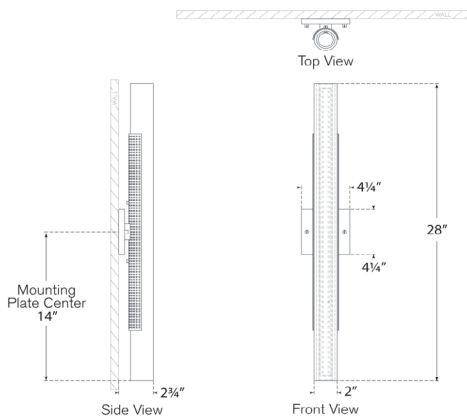

Precision 28" Bath Light

KW2224AB-WG

Materials Shown

Antique-Burnished Brass with White Glass

Available in

**Antique-Burnished Brass
Bronze
Polished Nickel**

Dimensions

**O/A Height: 28"
Width: 4.25"
Extension: 2.75"
Backplate: 4.25" Square**

Materials Shown

Polished Nickel with White Glass

Available in

Antique-Burnished Brass

Bronze

Polished Nickel

Dimensions

O/A Height: 28"

Width: 4.25"

Extension: 2.75"

Backplate: 4.25" Square

Socket

Dedicated LED

Wattage

27w (2200lm)

Weight

Polished Nickel

Dimensions

O/A Height: 28"

Width: 4.25"

Extension: 2.75"

Backplate: 4.25" Square

Socket

Dedicated LED