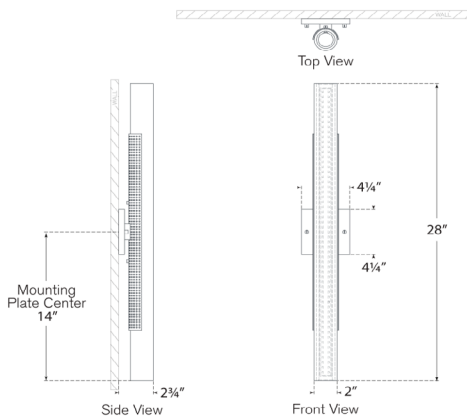

Precision 28" Bath Light

KW2224AB-WG

Materials Shown

Antique-Burnished Brass with White Glass

Available in

**Antique-Burnished Brass
Bronze
Polished Nickel**

Dimensions

**O/A Height: 28"
Width: 4.25"
Extension: 2.75"
Backplate: 4.25" Square**

Socket

Dedicated LED

Wattage

27w (2200lm)

Weight

4lbs

Precision 28" Bath Light

KW2224PN-WG

Width: 4.25"

Extension: 2.75"

Backplate: 4.25" Square

Socket

Dedicated LED

Wattage

27w (2200lm)

Weight

Polished Nickel

Dimensions

O/A Height: 28"

Width: 4.25"

Extension: 2.75"

Backplate: 4.25" Square

Socket

Dedicated LED