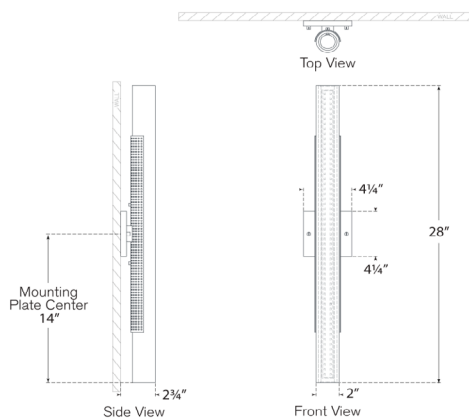

Precision 28" Bath Light

KW2224BZ-WG

Materials Shown

Bronze with White Glass

Available in

Antique-Burnished Brass

Bronze

Polished Nickel

Dimensions

O/A Height: 28"

Width: 4.25"

Extension: 2.75"

Backplate: 4.25" Square

Socket

Dedicated LED

Wattage

27w (2200lm)

Weight

4lbs